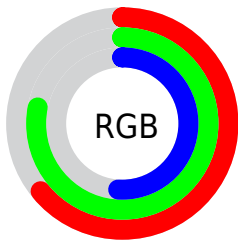

Distribution

Red (64%)

Green (78%)

Blue (51%)