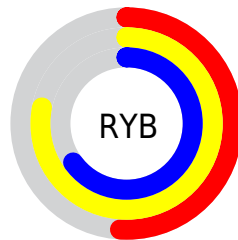

# Details

The CIELCh color **76, 38.025, 128.287** is a light color, and the websafe version is hex **99CC99**. A complement of this color would be **60, 39.779, 311.460**, and the grayscale version is **73, 0.009, 296.813**.

A 20% lighter version of the original color is **96, 37.887, 128.291**, and **56, 37.869, 128.471** is the 20% darker color. If you saturate the color by 10%, you get **75, 48.920, 127.820**, and if you desaturate by 10%, it is **77, 26.867, 128.773**.

# Distribution

Red (64%)

Green (78%)

Blue (51%)

Red (51%)

Yellow (78%)

Blue (65%)

Cyan (18%)