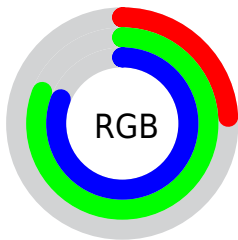

Distribution

- Red (24%)
- Green (81%)
- Blue (81%)