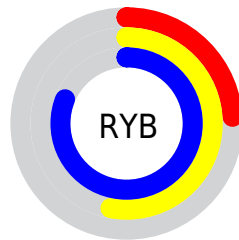

- Red (24%)
- Yellow (53%)
- Blue (81%)