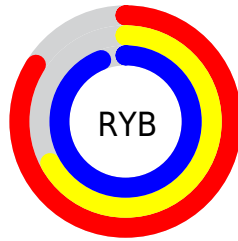

- Red (84%)
- Yellow (67%)
- Blue (94%)