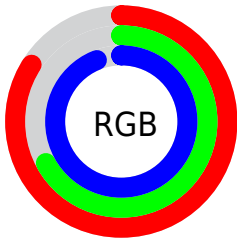

Distribution

- Red (84%)
- Green (67%)
- Blue (94%)