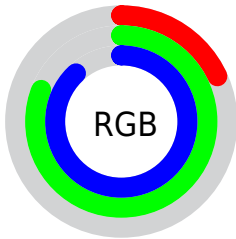

Distribution

- Red (18%)
- Green (81%)
- Blue (88%)