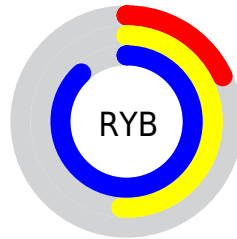

- Red (18%)
- Yellow (51%)
- Blue (88%)