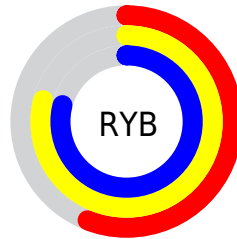

- Red (56%)
- Yellow (79%)
- Blue (79%)