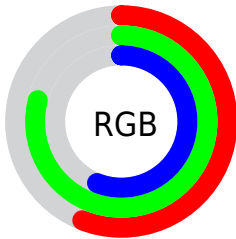

Distribution

- Red (56%)
- Green (79%)
- Blue (56%)