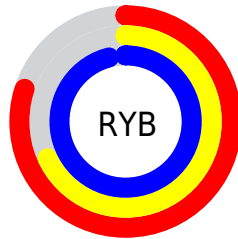

- Red (80%)
- Yellow (68%)
- Blue (96%)