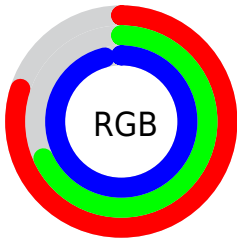

Distribution

- Red (80%)
- Green (68%)
- Blue (96%)