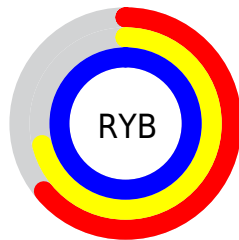

- Red (64%)
- Yellow (71%)
- Blue (100%)