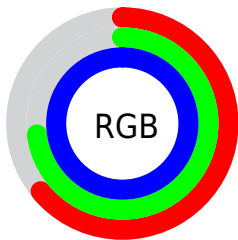

Distribution

- Red (64%)
- Green (73%)
- Blue (100%)