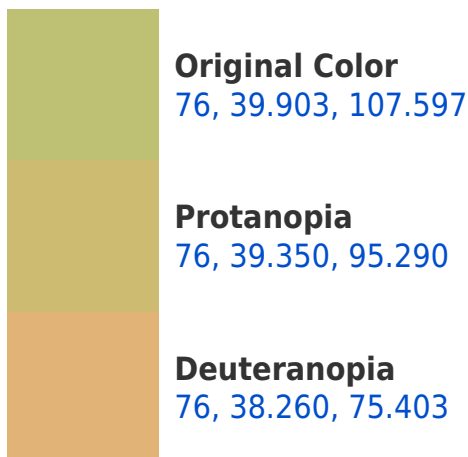

## **Background**

This preview shows how black text looks on a background with the CIELCh color 76, 39.903, 107.597.

This preview shows how white text looks on a background with the CIELCh color 76, 39.903, 107.597.

## Dichromacy

**Tritanopia**  
76, 10.257, 328.282

# Trichromacy

**Original Color**  
76, 39.903, 107.597

**Protanomaly**  
76, 39.278, 99.672

**Deuteranomaly**  
76, 37.317, 87.525

**Tritanomaly**  
76, 10.395, 87.357

# Monochromacy

**Original Color**  
76, 39.903, 107.597

**Achromatopsia**  
74, 0.009, 296.813

**Achromatomaly**  
75, 14.485, 108.789