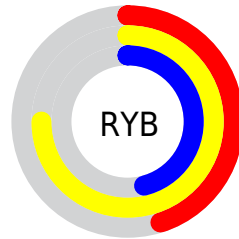

## Conversions Part 2

Format	Color
<a href="#">RYB</a>	<a href="#">116, 192, 118</a>
Decimal	<a href="#">12501108</a>
CIELab	<a href="#">76.00, -12.06, 38.04</a>
CIELCh	<a href="#">76, 39.903, 107.597</a>
Yxy	<a href="#">49.8872, 0.3695, 0.4265</a>
Android (android.graphics.Color)	<a href="#">4290691188</a> ( <a href="#">0xFFBEC074</a> )
YUV	<a href="#">182.7380, -32.9018, 6.3688</a>
Hunter-Lab	<a href="#">70.6309, -14.3793, 29.4091</a>

# Details

The CIELCh color **76, 39.903, 107.597** is a light color, and the websafe version is hex **CCCC66**. A complement of this color would be **52, 44.155, 296.206**, and the grayscale version is **74, 0.009, 296.813**.

A 20% lighter version of the original color is **96, 39.794, 107.638**, and **56, 40.036, 107.957** is the 20% darker color. If you saturate the color by 10%, you get **76, 49.296, 106.749**, and if you desaturate by 10%, it is **76, 30.092, 108.498**.

# Distribution

Red (75%)

Green (75%)

Blue (45%)

Red (45%)

Yellow (75%)

Blue (46%)

Cyan (1%)