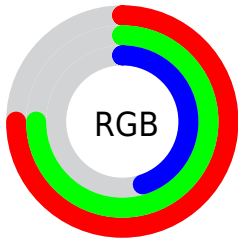

Distribution

Red (75%)

Green (75%)

Blue (45%)