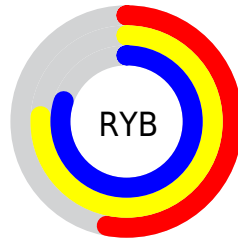

- Red (53%)
- Yellow (76%)
- Blue (80%)