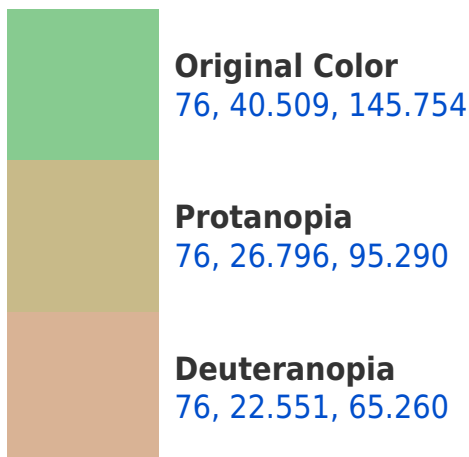

# Black Background

This preview shows how the CIELCh color 76, 40.509, 145.754 looks on a black background.

## Background

This preview shows how black text looks on a background with the CIELCh color 76, 40.509, 145.754.

This preview shows how white text looks on a background with the CIELCh color 76, 40.509, 145.754.

## Dichromacy

**Tritanopia**  
76, 17.262, 226.473

# Trichromacy

**Original Color**  
76, 40.509, 145.754

**Protanomaly**  
75, 28.386, 120.549

**Deuteranomaly**  
75, 21.902, 109.130

**Tritanomaly**  
76, 20.359, 179.282