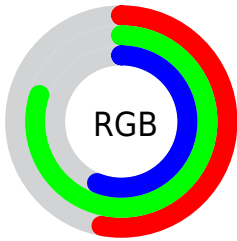

Distribution

- Red (53%)
- Green (80%)
- Blue (56%)