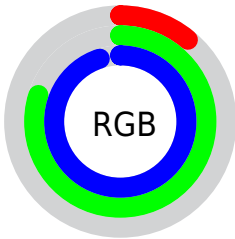

Distribution

- Red (11%)
- Green (80%)
- Blue (95%)