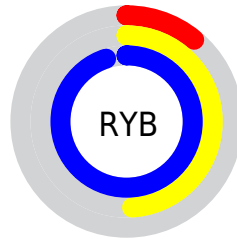

## Conversions Part 2

<b>Format</b>	<b>Color</b>
<b>R<sub>YB</sub></b>	29, 125, 242
Decimal	1953010
CIE <sub>Lab</sub>	76.00, -27.72, -30.23
CIE <sub>LCh</sub>	76, 41.014, 227.474
Yxy	49.8872, 0.2123, 0.2776
Android (android.graphics.Color)	4280143090 (0xFF1DCCF2)
YUV	156.0070, 42.3945, -111.3851
Hunter-Lab	70.6309, -27.1883, -27.5043

# Details

The CIELCh color **76, 41.014, 227.474** is a light color, and the websafe version is hex **00CCFF**. The color can be described as light washed cyan. A complement of this color would be **55, 87.311, 42.126**, and the grayscale version is **64, 0.008, 296.813**.

A 20% lighter version of the original color is **93, 38.875, 197.039**, and **57, 34.563, 234.177** is the 20% darker color. If you saturate the color by 10%, you get **75, 41.814, 230.811**, and if you desaturate by 10%, it is **78, 39.504, 224.724**.

# Distribution

- Red (11%)
- Green (80%)
- Blue (95%)

- Red (11%)
- Yellow (49%)
- Blue (95%)

- Cyan (88%)
- Magenta (16%)
- Yellow (0%)
- Black (5%)

- Cyan (89%)
- Magenta (20%)
- Yellow (5%)