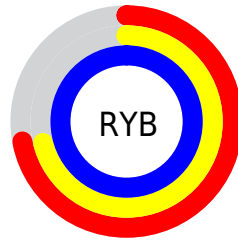

## Conversions Part 2

<b>Format</b>	<b>Color</b>
<a href="#">RYB</a>	<a href="#">183, 180, 255</a>
Decimal	<a href="#">12039423</a>
CIELab	<a href="#">76.00, 17.19, -36.65</a>
CIElCh	<a href="#">76, 40.480, 295.136</a>
Yxy	<a href="#">49.8872, 0.2626, 0.2433</a>
Android (android.graphics.Color)	<a href="#">4290229503 (0xFFB7B4FF)</a>
YUV	<a href="#">189.4470, 32.3176, -5.6540</a>
Hunter-Lab	<a href="#">70.6309, 12.5010, -35.6223</a>

# Details

The CIELCh color `76, 40.480, 295.136` is a light color, and the websafe version is hex `CCCCFF`. A complement of this color would be `98, 37.667, 109.064`, and the grayscale version is `77, 0.009, 296.813`.

A 20% lighter version of the original color is `94, 9.909, 298.915`, and `56, 40.692, 295.230` is the 20% darker color. If you saturate the color by 10%, you get `68, 55.411, 296.690`, and if you desaturate by 10%, it is `84, 26.160, 293.802`.

# Distribution

- Red (72%)
- Green (71%)
- Blue (100%)

- Red (72%)
- Yellow (71%)
- Blue (100%)

- Cyan (28%)
- Magenta (29%)
- Yellow (0%)
- Black (0%)

- Cyan (28%)
- Magenta (29%)
- Yellow (0%)