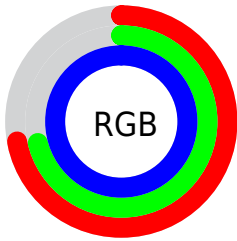

Distribution

- Red (72%)
- Green (71%)
- Blue (100%)