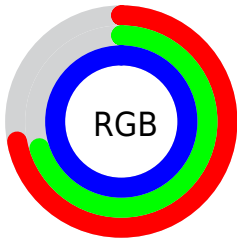

Distribution

- Red (72%)
- Green (70%)
- Blue (100%)