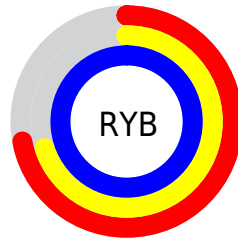

- Red (72%)
- Yellow (70%)
- Blue (100%)