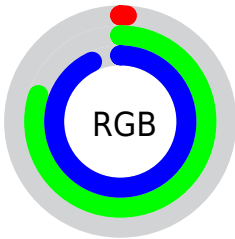

Distribution

- Red (1%)
- Green (80%)
- Blue (93%)