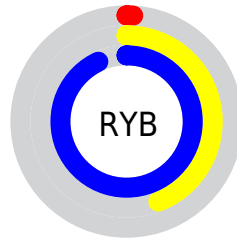

- Red (1%)
- Yellow (44%)
- Blue (93%)