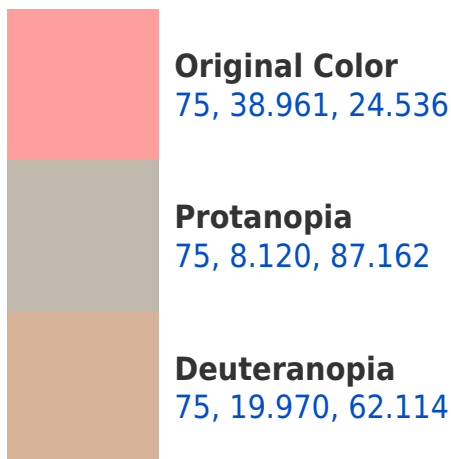

A 20% lighter version of the original color is **89, 15.024, 26.348**, and **55, 39.133, 24.289** is the 20% darker color. If you saturate the color by 10%, you get **69, 50.751, 26.205**, and if you desaturate by 10%, it is **81, 27.776, 23.274**.

80, 29.899, 263.879

52, 4.844, 200.765

69, 39.222, 199.626

23, 18.105, 199.226

Previews

White Background

This preview shows how the CIELCh color 75, 38.961, 24.536 looks on a white background.

Color Contrast Check

CIELCh 75, 38.961, 24.536

Background

This preview shows how black text looks on a background with the CIELCh color 75, 38.961, 24.536.

This preview shows how white text looks on a background with the CIELCh color 75, 38.961, 24.536.

Dichromacy

Tritanopia
75, 39.016, 13.898

Trichromacy

Original Color
75, 38.961, 24.536

Protanomaly
75, 16.784, 39.168

Deuteranomaly
75, 25.519, 41.935

Tritanomaly
75, 38.703, 17.658

Monochromacy