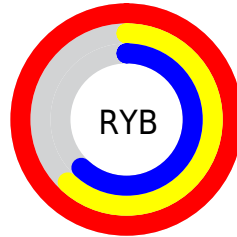

Details

The CIELCh color **75, 38.961, 24.536** is a light color, and the websafe version is hex **FF9999**. A complement of this color would be **94, 29.499, 199.617**, and the grayscale version is **76, 0.009, 296.813**.

A 20% lighter version of the original color is **89, 15.024, 26.348**, and **55, 39.133, 24.289** is the 20% darker color. If you saturate the color by 10%, you get **69, 50.751, 26.205**, and if you desaturate by 10%, it is **81, 27.776, 23.274**.

Distribution

Red (100%)

Green (62%)

Blue (62%)

Red (100%)

Yellow (62%)

Blue (62%)

Cyan (0%)