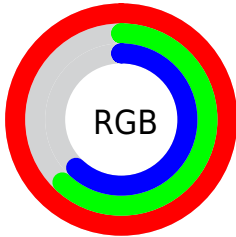

Distribution

Red (100%)

Green (62%)

Blue (62%)