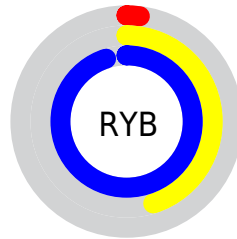

- Red (2%)
- Yellow (45%)
- Blue (95%)