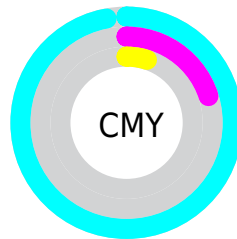

# Details

The CIELCh color **76, 41.895, 227.606** is a light color, and the websafe version is hex **00CCFF**. The color can be described as light saturated cyan. A complement of this color would be **53, 95.848, 42.027**, and the grayscale version is **62, 0.008, 296.813**.

A 20% lighter version of the original color is **93, 39.818, 196.983**, and **57, 34.861, 236.303** is the 20% darker color. If you saturate the color by 10%, you get **76, 42.031, 228.453**, and if you desaturate by 10%, it is **77, 41.174, 224.574**.

# Distribution

- Red (2%)
- Green (80%)
- Blue (95%)

- Red (2%)
- Yellow (45%)
- Blue (95%)

- Cyan (97%)
- Magenta (16%)
- Yellow (0%)
- Black (5%)

- Cyan (97%)
- Magenta (20%)
- Yellow (5%)

# Brightness & Saturation Gradients

These gradients show how the CIELCh color 76, 41.895, 227.606 changes by changing the brightness by 10 percent. The first figure shows a shift by +10% for each color and the second figure -10%.