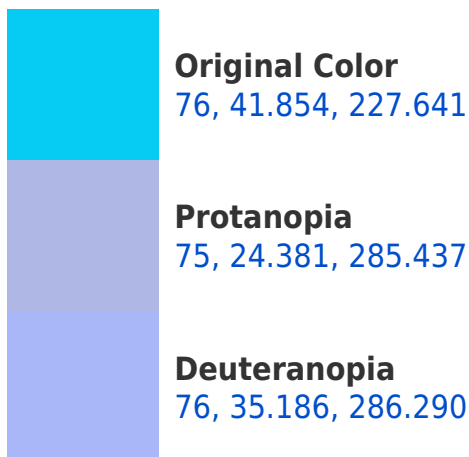

# Black Background

This preview shows how the CIELCh color 76, 41.895, 227.606 looks on a black background.

## Background

This preview shows how black text looks on a background with the CIELCh color 76, 41.895, 227.606.

This preview shows how white text looks on a background with the CIELCh color 76, 41.895, 227.606.

## Dichromacy

**Tritanopia**  
76, 41.328, 208.845

# Trichromacy

**Original Color**  
76, 41.854, 227.641

**Protanomaly**  
74, 31.170, 247.090

**Deuteranomaly**  
74, 36.023, 254.763

**Tritanomaly**  
76, 41.062, 215.394