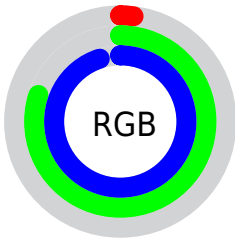

Distribution

- Red (2%)
- Green (80%)
- Blue (95%)