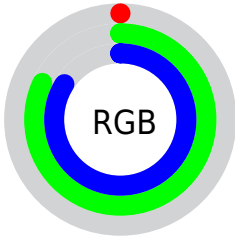

Distribution

- Red (0%)
- Green (82%)
- Blue (84%)