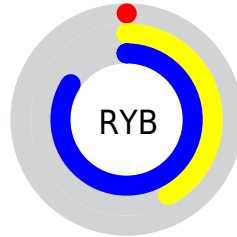

- Red (0%)
- Yellow (42%)
- Blue (84%)