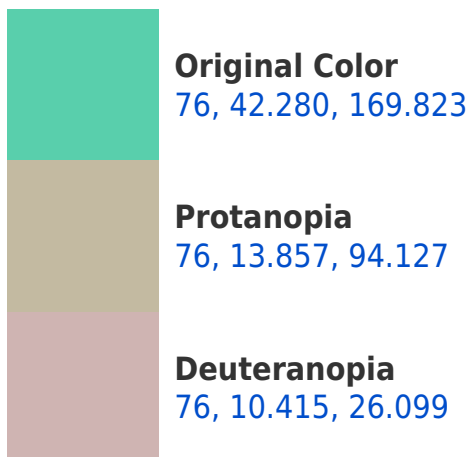

# Black Background

This preview shows how the CIELCh color 76, 42.280, 169.823 looks on a black background.

## **Background**

This preview shows how black text looks on a background with the CIELCh color 76, 42.280, 169.823.

This preview shows how white text looks on a background with the CIELCh color 76, 42.280, 169.823.

## Dichromacy

**Tritanopia**  
76, 29.218, 214.815

# Trichromacy

**Original Color**  
76, 42.280, 169.823

**Protanomaly**  
75, 20.946, 149.776

**Deuteranomaly**  
75, 12.289, 160.542

**Tritanomaly**  
76, 31.608, 195.133