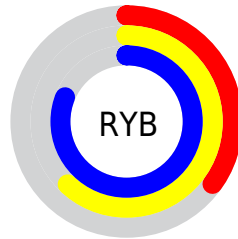

- Red (35%)
- Yellow (62%)
- Blue (81%)