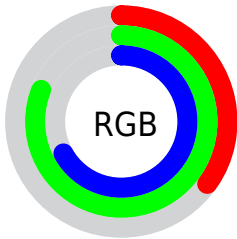

Distribution

- Red (35%)
- Green (81%)
- Blue (67%)