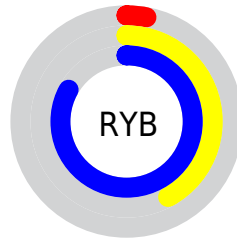

- Red (3%)
- Yellow (42%)
- Blue (83%)