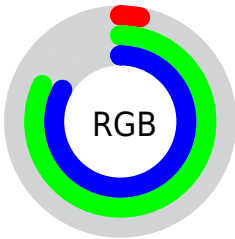

Distribution

- Red (3%)
- Green (82%)
- Blue (83%)