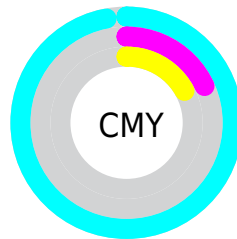

# Details

The CIELCh color **76, 42.380, 198.660** is a dark color, and the websafe version is hex **00CCCC**. The color can be described as middle washed cyan. A complement of this color would be **44, 88.589, 39.266**, and the grayscale version is **61, 0.008, 296.813**.

A 20% lighter version of the original color is **93, 40.542, 196.941**, and **57, 33.678, 200.405** is the 20% darker color. If you saturate the color by 10%, you get **76, 42.545, 198.719**, and if you desaturate by 10%, it is **76, 41.619, 198.516**.

# Distribution

- Red (3%)
- Green (82%)
- Blue (83%)

- Red (3%)
- Yellow (42%)
- Blue (83%)

- Cyan (97%)
- Magenta (1%)
- Yellow (0%)
- Black (17%)

- Cyan (97%)
- Magenta (18%)
- Yellow (17%)

# Brightness & Saturation Gradients

These gradients show how the CIELCh color 76, 42.380, 198.660 changes by changing the brightness by 10 percent. The first figure shows a shift by +10% for each color and the second figure -10%.