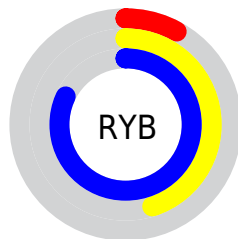

- Red (8%)
- Yellow (45%)
- Blue (82%)