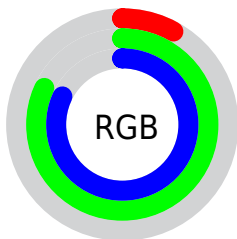

Distribution

- Red (8%)
- Green (82%)
- Blue (82%)