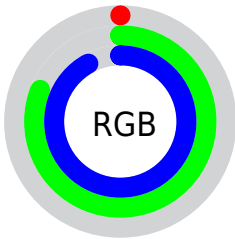

Distribution

- Red (0%)
- Green (81%)
- Blue (92%)