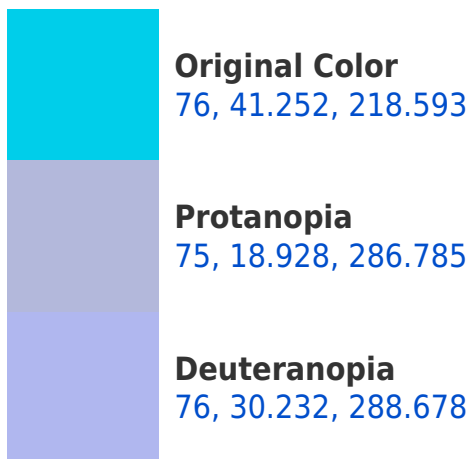

# Black Background

This preview shows how the CIELCh color 76, 41.395, 218.491 looks on a black background.

## Background

This preview shows how black text looks on a background with the CIELCh color 76, 41.395, 218.491.

This preview shows how white text looks on a background with the CIELCh color 76, 41.395, 218.491.

## Dichromacy

**Tritanopia**  
76, 41.328, 208.845

# Trichromacy

**Original Color**  
76, 41.252, 218.593

**Protanomaly**  
74, 28.075, 236.520

**Deuteranomaly**  
74, 32.479, 248.888

**Tritanomaly**  
76, 41.234, 212.060