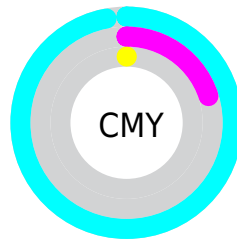

# Details

The CIELCh color **76, 43.790, 236.735** is a light color, and the websafe version is hex **00CCFF**. The color can be described as light saturated cyan. A complement of this color would be **56, 97.438, 43.260**, and the grayscale version is **62, 0.008, 296.813**.

A 20% lighter version of the original color is **93, 39.445, 197.005**, and **58, 37.460, 245.149** is the 20% darker color. If you saturate the color by 10%, you get **76, 44.055, 237.820**, and if you desaturate by 10%, it is **78, 42.644, 232.879**.

# Distribution

- Red (3%)
- Green (80%)
- Blue (100%)

- Red (3%)
- Yellow (45%)
- Blue (100%)

- Cyan (97%)
- Magenta (20%)
- Yellow (0%)
- Black (0%)

- Cyan (97%)
- Magenta (20%)
- Yellow (0%)

# Brightness & Saturation Gradients

These gradients show how the CIELCh color 76, 43.790, 236.735 changes by changing the brightness by 10 percent. The first figure shows a shift by +10% for each color and the second figure -10%.