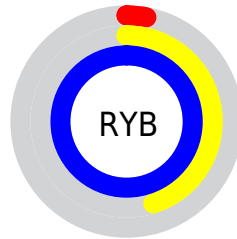

- Red (3%)
- Yellow (45%)
- Blue (100%)