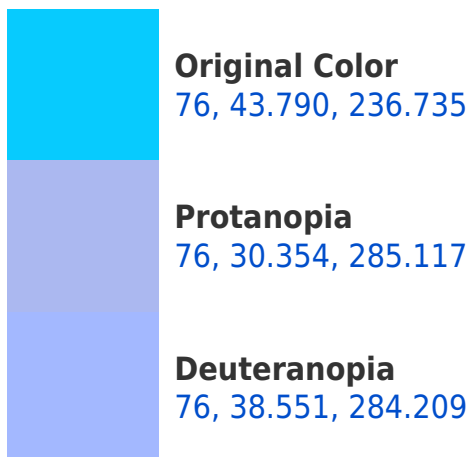

# Black Background

This preview shows how the CIELCh color 76, 43.790, 236.735 looks on a black background.

## Background

This preview shows how black text looks on a background with the CIELCh color 76, 43.790, 236.735.

This preview shows how white text looks on a background with the CIELCh color 76, 43.790, 236.735.

## Dichromacy

**Tritanopia**  
76, 41.328, 208.845

# Trichromacy

**Original Color**  
76, 43.790, 236.735

**Protanomaly**  
74, 35.522, 254.386

**Deuteranomaly**  
75, 40.014, 259.151

**Tritanomaly**  
76, 41.206, 218.621