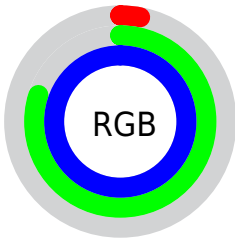

Distribution

- Red (3%)
- Green (80%)
- Blue (100%)