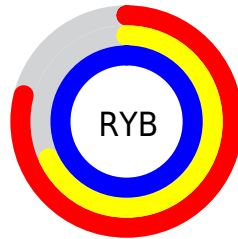

## Conversions Part 2

<b>Format</b>	<b>Color</b>
R <sub>YB</sub>	201, 174, 254
Decimal	13217534
CIE Lab	76.00, 25.48, -36.07
CIE LCh	76, 44.167, 305.239
Yxy	49.8872, 0.2755, 0.2404
Android (android.graphics.Color)	4291407614 (0xFFC9AEFE)
YUV	191.1930, 30.9639, 8.6007
Hunter-Lab	70.6309, 20.8464, -34.8755

# Details

The CIELCh color  $76, 44.167, 305.239$  is a light color, and the websafe version is hex `CC99FF`. A complement of this color would be  $96, 41.549, 121.457$ , and the grayscale version is  $77, 0.009, 296.813$ .

# Distribution

- Red (79%)
- Green (68%)
- Blue (100%)

- Red (79%)
- Yellow (68%)
- Blue (100%)

- Cyan (21%)
- Magenta (31%)
- Yellow (0%)
- Black (0%)

- Cyan (21%)
- Magenta (32%)
- Yellow (0%)