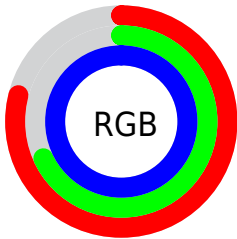

Distribution

- Red (79%)
- Green (68%)
- Blue (100%)