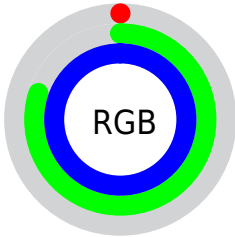

Distribution

- Red (0%)
- Green (80%)
- Blue (100%)