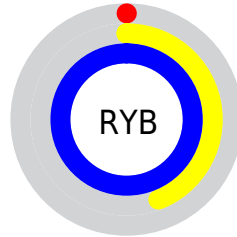

- Red (0%)
- Yellow (44%)
- Blue (100%)