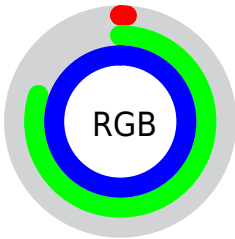

Distribution

- Red (1%)
- Green (80%)
- Blue (100%)