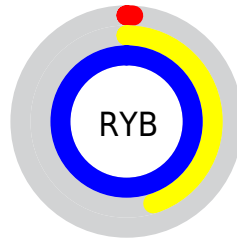

- Red (1%)
- Yellow (45%)
- Blue (100%)