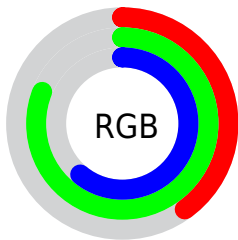

Distribution

- Red (40%)
- Green (81%)
- Blue (61%)