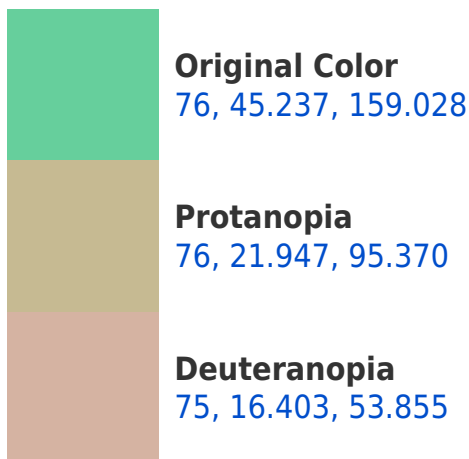

# Black Background

This preview shows how the CIELCh color 76, 45.237, 159.028 looks on a black background.

## Background

This preview shows how black text looks on a background with the CIELCh color 76, 45.237, 159.028.

This preview shows how white text looks on a background with the CIELCh color 76, 45.237, 159.028.

## Dichromacy

**Tritanopia**  
76, 25.918, 217.335

# Trichromacy

**Original Color**  
76, 45.237, 159.028

**Protanomaly**  
75, 26.451, 134.839

**Deuteranomaly**  
75, 16.779, 130.196

**Tritanomaly**  
76, 29.223, 188.691