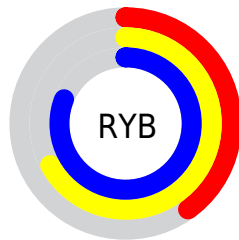

- Red (40%)
- Yellow (67%)
- Blue (81%)