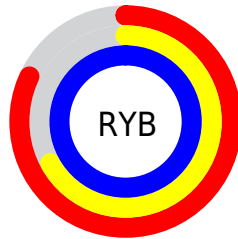

- Red (82%)
- Yellow (67%)
- Blue (100%)