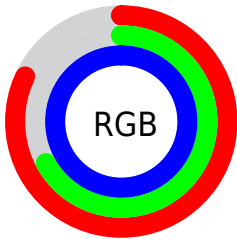

Distribution

- Red (82%)
- Green (67%)
- Blue (100%)