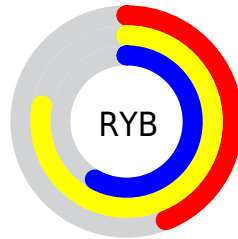

# Details

The CIELCh color **76, 47.039, 123.605** is a light color, and the websafe version is hex **99CC66**. A complement of this color would be **54, 50.805, 308.303**, and the grayscale version is **73, 0.009, 296.813**.

A 20% lighter version of the original color is **96, 46.624, 123.454**, and **56, 46.999, 123.886** is the 20% darker color. If you saturate the color by 10%, you get **75, 57.159, 123.193**, and if you desaturate by 10%, it is **77, 36.449, 124.092**.

# Distribution

Red (64%)

Green (78%)

Blue (44%)

Red (44%)

Yellow (78%)

Blue (58%)

Cyan (18%)