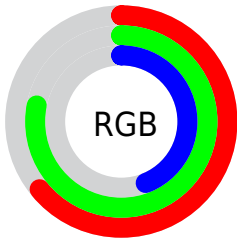

Distribution

Red (64%)

Green (78%)

Blue (44%)