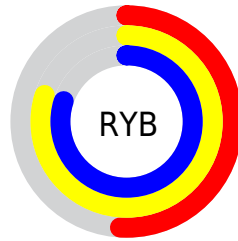

- Red (51%)
- Yellow (80%)
- Blue (80%)