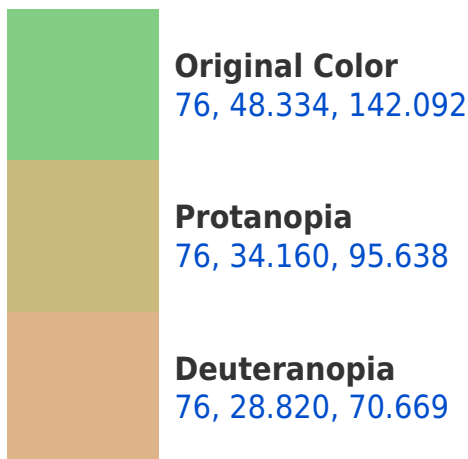

# Black Background

This preview shows how the CIELCh color 76, 48.334, 142.092 looks on a black background.

## **Background**

This preview shows how black text looks on a background with the CIELCh color 76, 48.334, 142.092.

This preview shows how white text looks on a background with the CIELCh color 76, 48.334, 142.092.

## Dichromacy

**Tritanopia**  
76, 18.245, 226.721

# Trichromacy

**Original Color**  
76, 48.334, 142.092

**Protanomaly**  
75, 36.040, 117.898

**Deuteranomaly**  
75, 28.205, 107.475

**Tritanomaly**  
76, 23.037, 174.177