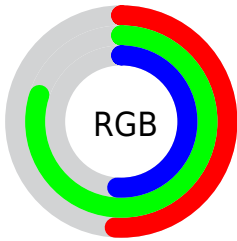

Distribution

- Red (51%)
- Green (80%)
- Blue (51%)