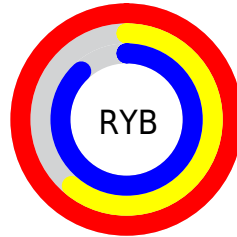

# Details

The CIELCh color **76, 50.502, 336.920** is a light color, and the websafe version is hex **FF99CC**. A complement of this color would be **92, 49.974, 150.587**, and the grayscale version is **78, 0.009, 296.813**.

A 20% lighter version of the original color is **89, 27.578, 325.385**, and **56, 50.885, 336.829** is the 20% darker color. If you saturate the color by 10%, you get **71, 62.497, 337.813**, and if you desaturate by 10%, it is **82, 37.756, 336.095**.

# Distribution

Red (100%)

Green (61%)

Blue (88%)

Red (100%)

Yellow (61%)

Blue (88%)

Cyan (0%)