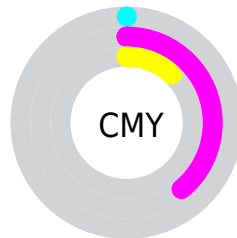

# Details

The CIELCh color **76, 50.502, 336.920** is a light color, and the websafe version is hex **FF99CC**. A complement of this color would be **92, 49.974, 150.587**, and the grayscale version is **78, 0.009, 296.813**.

A 20% lighter version of the original color is **89, 27.578, 325.385**, and **56, 50.885, 336.829** is the 20% darker color. If you saturate the color by 10%, you get **71, 62.497, 337.813**, and if you desaturate by 10%, it is **82, 37.756, 336.095**.

# Distribution

Red (100%)

Green (61%)

Blue (88%)

Red (100%)

Yellow (61%)

Blue (88%)

Cyan (0%)

Magenta (39%)

Yellow (11%)

Black (0%)

Cyan (0%)

Magenta (39%)

Yellow (12%)