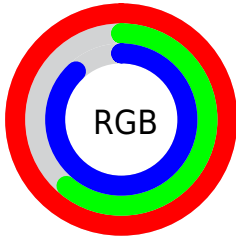

Distribution

Red (100%)

Green (61%)

Blue (88%)