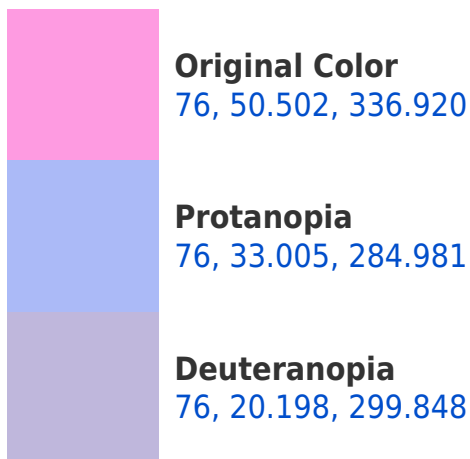

# Black Background

This preview shows how the CIELCh color 76, 50.502, 336.920 looks on a black background.

## Background

This preview shows how black text looks on a background with the CIELCh color 76, 50.502, 336.920.

This preview shows how white text looks on a background with the CIELCh color 76, 50.502, 336.920.

## Dichromacy

**Tritanopia**  
76, 33.302, 10.660

# Trichromacy

**Original Color**  
76, 50.502, 336.920

**Protanomaly**  
76, 35.772, 307.215

**Deuteranomaly**  
76, 30.162, 320.903

**Tritanomaly**  
76, 37.465, 355.244