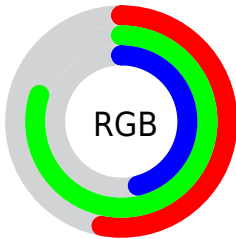

Distribution

- Red (53%)
- Green (80%)
- Blue (46%)