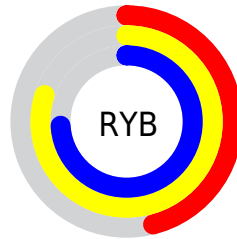

- Red (46%)
- Yellow (80%)
- Blue (74%)