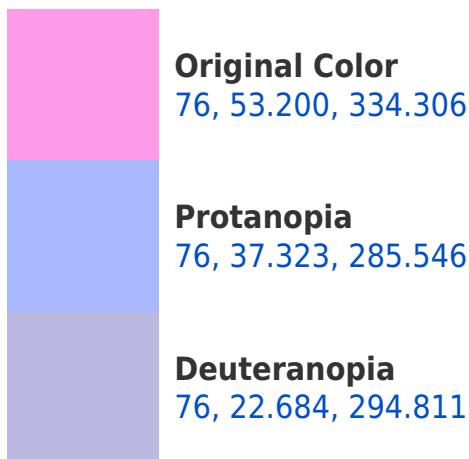

# Black Background

This preview shows how the CIELCh color 76, 53.200, 334.306 looks on a black background.

## Background

This preview shows how black text looks on a background with the CIELCh color 76, 53.200, 334.306.

This preview shows how white text looks on a background with the CIELCh color 76, 53.200, 334.306.

## Dichromacy

**Tritanopia**  
76, 32.460, 11.195

# Trichromacy

**Original Color**  
76, 53.200, 334.306

**Protanomaly**  
75, 39.889, 305.394

**Deuteranomaly**  
76, 32.555, 316.475

**Tritanomaly**  
76, 38.050, 353.015