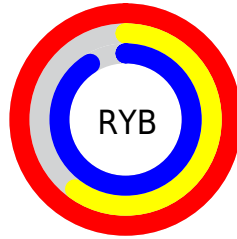

- Red (100%)
- Yellow (60%)
- Blue (91%)