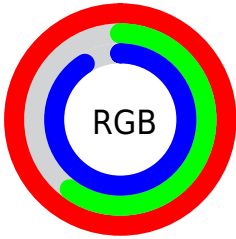

Distribution

- Red (100%)
- Green (60%)
- Blue (91%)