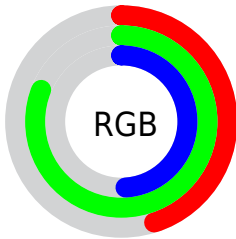

Distribution

- Red (45%)
- Green (81%)
- Blue (49%)