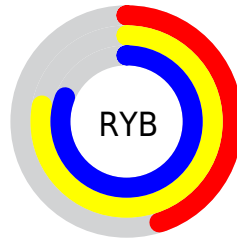

- Red (45%)
- Yellow (78%)
- Blue (81%)