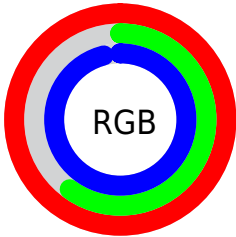

Distribution

- Red (100%)
- Green (60%)
- Blue (96%)