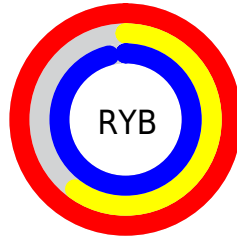

- Red (100%)
- Yellow (60%)
- Blue (96%)