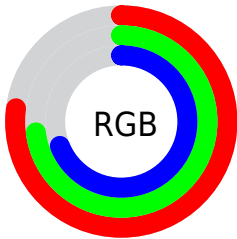

Distribution

Red (77%)

Green (73%)

Blue (69%)