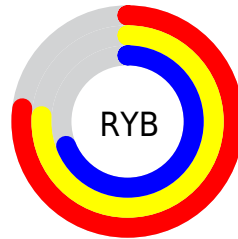

# Details

The CIELCh color  $76, 6.134, 71.316$  is a light color, and the websafe version is hex `CCCCCC`. A complement of this color would be  $75, 5.973, 253.826$ , and the grayscale version is  $76, 0.009, 296.813$ .

A 20% lighter version of the original color is  $96, 6.050, 68.830$ , and  $56, 6.305, 73.875$  is the 20% darker color. If you saturate the color by 10%, you get  $73, 12.780, 70.180$ , and if you desaturate by 10%, it is  $79, 0.190, 254.586$ .

# Distribution

Red (77%)

Green (73%)

Blue (69%)

Red (77%)

Yellow (76%)

Blue (69%)

Cyan (0%)