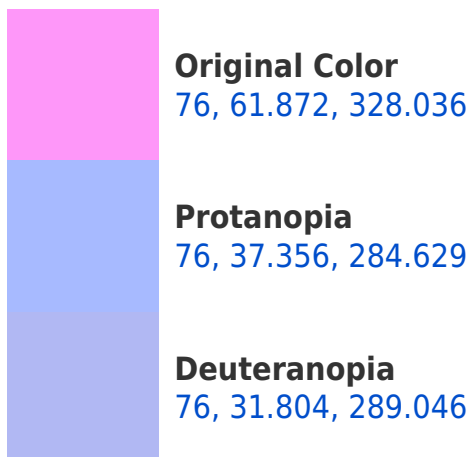

# Black Background

This preview shows how the CIELCh color 76, 61.872, 328.036 looks on a black background.

## Background

This preview shows how black text looks on a background with the CIELCh color 76, 61.872, 328.036.

This preview shows how white text looks on a background with the CIELCh color 76, 61.872, 328.036.

## Dichromacy

**Tritanopia**  
76, 31.263, 10.620

# Trichromacy

**Original Color**  
76, 61.872, 328.036

**Protanomaly**  
76, 44.153, 304.832

**Deuteranomaly**  
75, 41.045, 308.939

**Tritanomaly**  
76, 39.642, 347.113