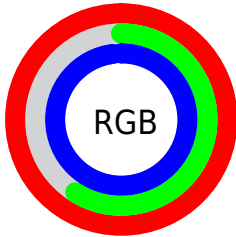

Distribution

Red (100%)

Green (59%)

Blue (98%)