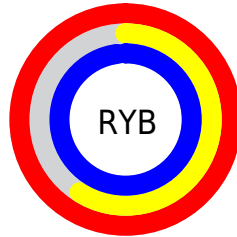

## Conversions Part 2

<b>Format</b>	<b>Color</b>
<a href="#">RYB</a>	<a href="#">254, 151, 249</a>
Decimal	<a href="#">16685049</a>
CIELab	<a href="#">76.00, 52.49, -32.75</a>
CIELCh	<a href="#">76, 61.872, 328.036</a>
Yxy	<a href="#">49.8872, 0.3215, 0.2330</a>
Android (android.graphics.Color)	<a href="#">4294875129 (0xFFFE97F9)</a>
YUV	<a href="#">192.9690, 27.6233, 53.5242</a>
Hunter-Lab	<a href="#">70.6309, 50.3902, -30.6361</a>

# Details

The CIELCh color **76, 61.872, 328.036** is a light color, and the websafe version is hex **FF99FF**. A complement of this color would be **92, 62.014, 142.578**, and the grayscale version is **78, 0.009, 296.813**.

A 20% lighter version of the original color is **88, 30.096, 325.472**, and **56, 61.729, 328.257** is the 20% darker color. If you saturate the color by 10%, you get **71, 75.669, 328.550**, and if you desaturate by 10%, it is **81, 47.058, 327.490**.

# Distribution

Red (100%)

Green (59%)

Blue (98%)

Red (100%)

Yellow (59%)

Blue (98%)

Cyan (0%)