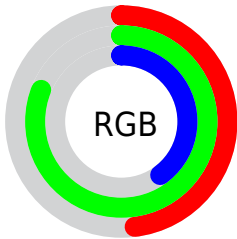

Distribution

Red (48%)

Green (81%)

Blue (40%)