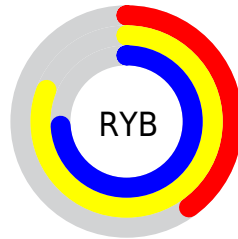

# Details

The CIELCh color **76, 62.921, 136.318** is a dark color, and the websafe version is hex **66CC66**. A complement of this color would be **57, 63.982, 321.461**, and the grayscale version is **70, 0.009, 296.813**.

A 20% lighter version of the original color is **93, 57.546, 136.021**, and **56, 62.936, 136.268** is the 20% darker color. If you saturate the color by 10%, you get **75, 74.067, 135.628**, and if you desaturate by 10%, it is **77, 50.931, 137.025**.

# Distribution

Red (48%)

Green (81%)

Blue (40%)

Red (40%)

Yellow (81%)

Blue (74%)

Cyan (41%)