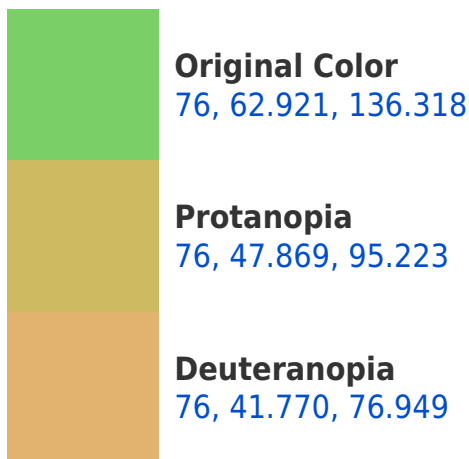

# Black Background

This preview shows how the CIELCh color 76, 62.921, 136.318 looks on a black background.

## **Background**

This preview shows how black text looks on a background with the CIELCh color 76, 62.921, 136.318.

This preview shows how white text looks on a background with the CIELCh color 76, 62.921, 136.318.

## Dichromacy

**Tritanopia**  
76, 19.023, 225.418

# Trichromacy

**Original Color**  
76, 62.921, 136.318

**Protanomaly**  
75, 49.755, 114.276

**Deuteranomaly**  
75, 42.482, 106.674

**Tritanomaly**  
75, 27.160, 164.955