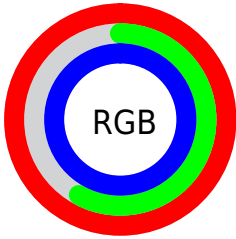

Distribution

- Red (100%)
- Green (58%)
- Blue (100%)