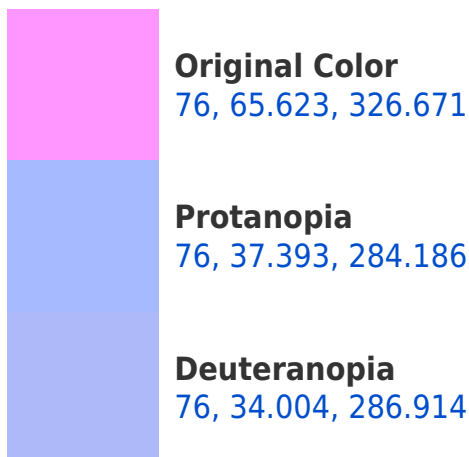

# Black Background

This preview shows how the CIELCh color 76, 65.623, 326.671 looks on a black background.

## Background

This preview shows how black text looks on a background with the CIELCh color 76, 65.623, 326.671.

This preview shows how white text looks on a background with the CIELCh color 76, 65.623, 326.671.

## Dichromacy

**Tritanopia**  
76, 31.263, 10.620

# Trichromacy

**Original Color**  
76, 65.623, 326.671

**Protanomaly**  
75, 45.760, 304.518

**Deuteranomaly**  
76, 43.462, 307.211

**Tritanomaly**  
76, 40.456, 346.175