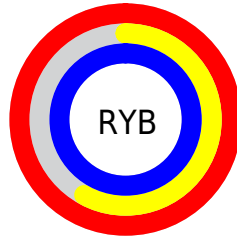

## Conversions Part 2

<b>Format</b>	<b>Color</b>
R <sub>Y</sub> B	255, 149, 255
Decimal	16750079
CIE Lab	76.00, 54.83, -36.06
CIE LCh	76, 65.623, 326.671
Yxy	49.8872, 0.3175, 0.2265
Android (android.graphics.Color)	4294940159 (0xFFFF95FF)
YUV	192.7780, 30.6754, 54.5687
Hunter-Lab	70.6309, 53.1232, -34.8531

# Details

The CIELCh color **76, 65.623, 326.671** is a light color, and the websafe version is hex **FF99FF**. A complement of this color would be **92, 65.788, 141.200**, and the grayscale version is **78, 0.009, 296.813**.

A 20% lighter version of the original color is **88, 31.354, 325.516**, and **56, 65.377, 326.529** is the 20% darker color. If you saturate the color by 10%, you get **71, 79.777, 327.130**, and if you desaturate by 10%, it is **81, 50.359, 326.164**.

# Distribution

- Red (100%)
- Green (58%)
- Blue (100%)

- Red (100%)
- Yellow (58%)
- Blue (100%)

- Cyan (0%)
- Magenta (42%)
- Yellow (0%)
- Black (0%)

- Cyan (0%)
- Magenta (42%)
- Yellow (0%)