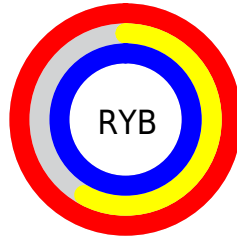

- Red (100%)
- Yellow (58%)
- Blue (100%)