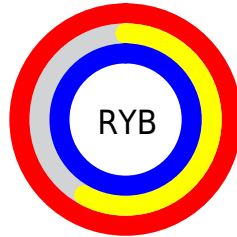

- Red (100%)
- Yellow (58%)
- Blue (100%)