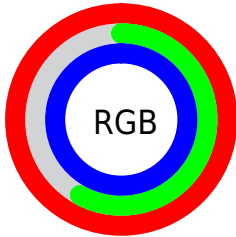

Distribution

- Red (100%)
- Green (58%)
- Blue (100%)