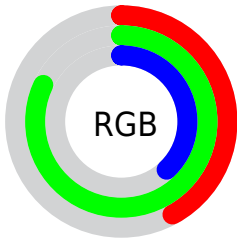

Distribution

Red (42%)

Green (82%)

Blue (38%)