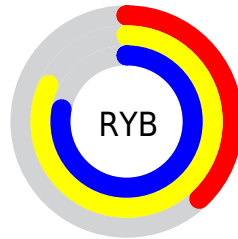

A 20% lighter version of the original color is **92, 62.250, 137.705**, and **56, 69.690, 137.917** is the 20% darker color. If you saturate the color by 10%, you get **75, 80.367, 137.135**, and if you desaturate by 10%, it is **77, 57.440, 138.874**.

# Distribution

Red (42%)

Green (82%)

Blue (38%)

Red (38%)

Yellow (82%)

Blue (78%)

Cyan (49%)