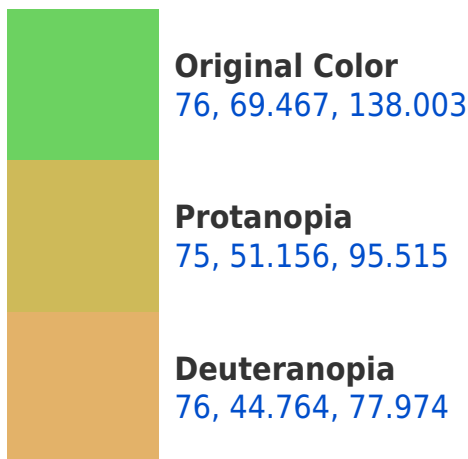

# Black Background

This preview shows how the CIELCh color 76, 69.467, 138.003 looks on a black background.

## **Background**

This preview shows how black text looks on a background with the CIELCh color 76, 69.467, 138.003.

This preview shows how white text looks on a background with the CIELCh color 76, 69.467, 138.003.

## Dichromacy

**Tritanopia**  
76, 22.318, 220.914

# Trichromacy

**Original Color**  
76, 69.467, 138.003

**Protanomaly**  
75, 53.966, 116.420

**Deuteranomaly**  
75, 45.480, 108.487

**Tritanomaly**  
76, 32.569, 166.124