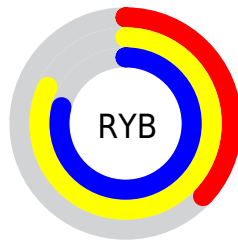

- Red (37%)
- Yellow (82%)
- Blue (79%)