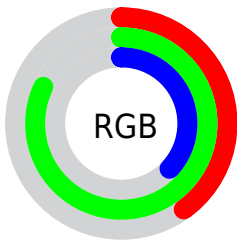

Distribution

- Red (40%)
- Green (82%)
- Blue (37%)