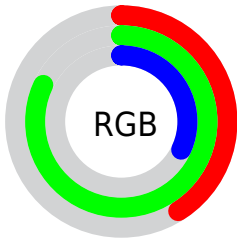

Distribution

- Red (41%)
- Green (82%)
- Blue (32%)