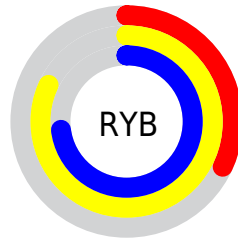

- Red (32%)
- Yellow (82%)
- Blue (73%)