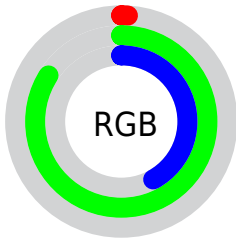

Distribution

- Red (1%)
- Green (84%)
- Blue (42%)