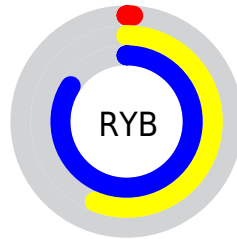

- Red (1%)
- Yellow (56%)
- Blue (84%)