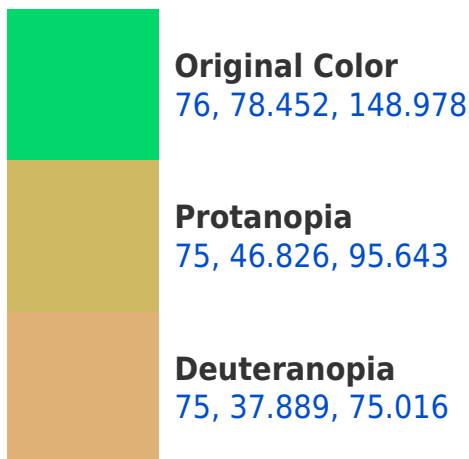

## Background

This preview shows how black text looks on a background with the CIELCh color 76, 78.503, 149.011.

This preview shows how white text looks on a background with the CIELCh color 76, 78.503, 149.011.

## Dichromacy

**Tritanopia**  
76, 33.914, 213.014

# Trichromacy

**Original Color**  
76, 78.452, 148.978

**Protanomaly**  
73, 56.071, 133.146

**Deuteranomaly**  
72, 45.082, 131.373

**Tritanomaly**  
75, 45.750, 176.715

# Monochromacy

**Original Color**  
76, 78.452, 148.978

**Achromatopsia**  
58, 0.007, 296.813

**Achromatomaly**  
63, 35.717, 158.933