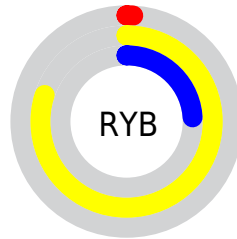

## Conversions Part 2

<b>Format</b>	<b>Color</b>
<a href="#">RYB</a>	<a href="#">3, 205, 61</a>
Decimal	<a href="#">9686275</a>
CIELab	<a href="#">76.00, -41.99, 75.09</a>
CIELCh	<a href="#">76, 86.038, 119.214</a>
Yxy	<a href="#">49.8872, 0.3696, 0.5440</a>
Android (android.graphics.Color)	<a href="#">4287876355 (0xFF93CD03)</a>
YUV	<a href="#">164.6300, -79.6836, -15.4615</a>
Hunter-Lab	<a href="#">70.6309, -37.9522, 42.7839</a>

# Details

The CIELCh color **76, 86.038, 119.214** is a dark color, and the websafe version is hex **99CC00**. The color can be described as dark washed chartreuse. A complement of this color would be **28, 109.719, 308.106**, and the grayscale version is **68, 0.008, 296.813**.

A 20% lighter version of the original color is **94, 82.710, 117.848**, and **56, 71.050, 124.351** is the 20% darker color. If you saturate the color by 10%, you get **76, 86.439, 119.355**, and if you desaturate by 10%, it is **76, 82.948, 118.352**.

# Distribution

Red (58%)

Green (80%)

Blue (1%)

Red (1%)

Yellow (80%)

Blue (24%)

Cyan (28%)