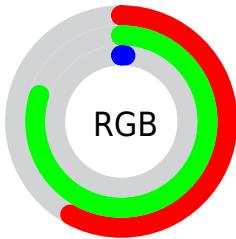

Distribution

Red (58%)

Green (80%)

Blue (1%)