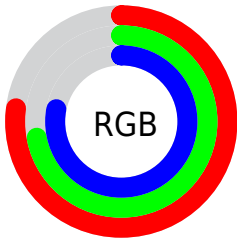

Distribution

- Red (77%)
- Green (72%)
- Blue (78%)