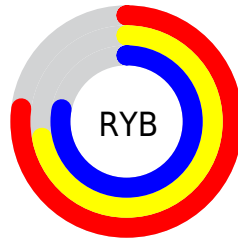

- Red (77%)
- Yellow (72%)
- Blue (78%)