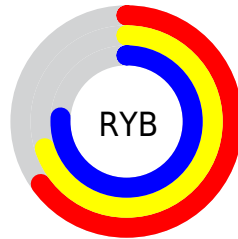

- Red (65%)
- Yellow (70%)
- Blue (76%)