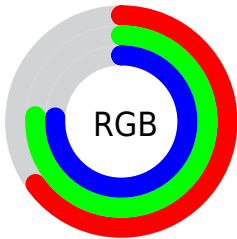

Distribution

- Red (65%)
- Green (76%)
- Blue (76%)