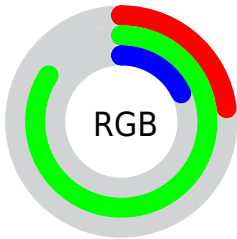

Distribution

- Red (23%)
- Green (84%)
- Blue (18%)