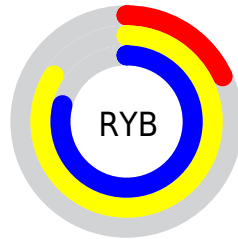

- Red (18%)
- Yellow (84%)
- Blue (79%)