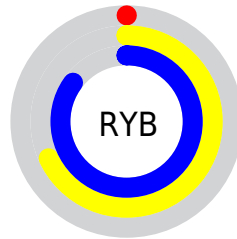

- Red (0%)
- Yellow (68%)
- Blue (85%)