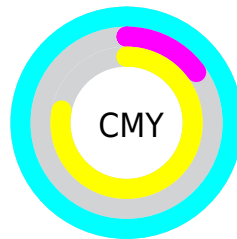

A 20% lighter version of the original color is **90, 87.001, 140.082**, and **57, 84.535, 136.016** is the 20% darker color. If you saturate the color by 10%, you get **76, 97.420, 139.552**, and if you desaturate by 10%, it is **76, 91.796, 141.370**.

# Distribution

- Red (0%)
- Green (85%)
- Blue (22%)

- Red (0%)
- Yellow (68%)
- Blue (85%)

- Cyan (100%)
- Magenta (0%)
- Yellow (75%)
- Black (15%)

- Cyan (100%)
- Magenta (15%)
- Yellow (78%)

# Brightness & Saturation Gradients

These gradients show how the CIELCh color 76, 97.241, 139.609 changes by changing the brightness by 10 percent. The first figure shows a shift by +10% for each color and the second figure -10%.