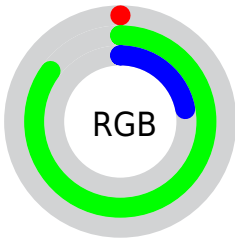

Distribution

- Red (0%)
- Green (85%)
- Blue (22%)