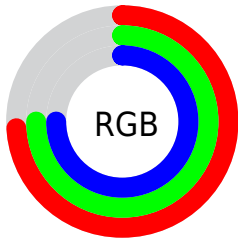

Distribution

- Red (74%)
- Green (75%)
- Blue (75%)