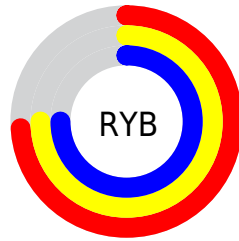

- Red (74%)
- Yellow (75%)
- Blue (75%)