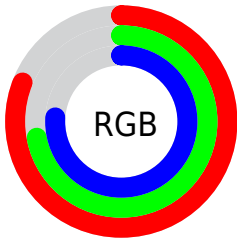

Distribution

- Red (81%)
- Green (72%)
- Blue (76%)