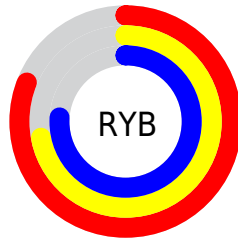

- Red (81%)
- Yellow (72%)
- Blue (76%)